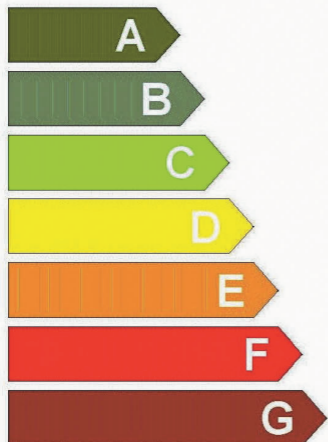

# Energy Window

Hazlemere Windows Ltd  
Sapa Dualframe 75mm Casement  
Hazlemere Energy Saver A:1

**A**

Energy Index (kWh/m<sup>2</sup>/year)  
(Energy Index certified by BFRC and based on UK standard window. The actual energy consumption for a specific application will depend on the building, the local climate and the indoor temperature)

**0**

The climate zone is:

**UK**

Thermal Transmittance ( $U_{\text{window}}$ )

1.6 W/m<sup>2</sup>.K

Solar Factor ( $g_{\text{window}}$ )

0.49 W/m<sup>2</sup>.K

Effective Air Leakage ( $L_{\text{factor}}$ )